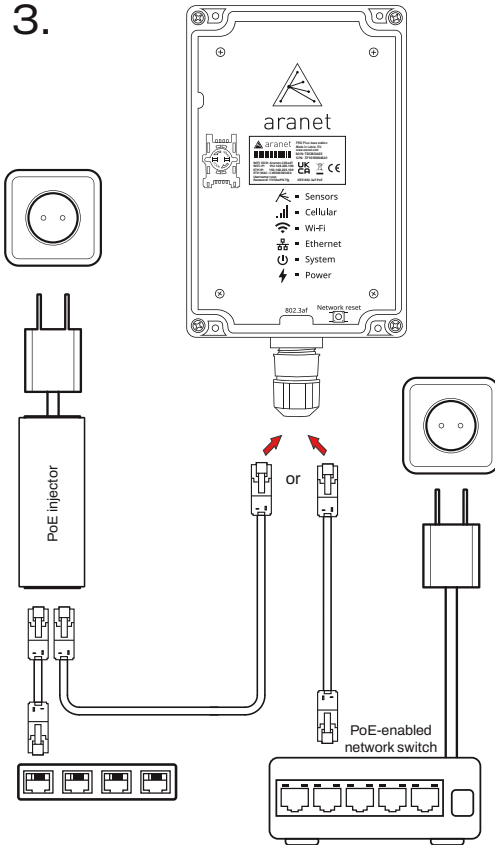

Aranet PRO Plus/ PRO Plus LTE base station

Quick start guide

1.

2.

3.

4.

🕒 30 sec

5.