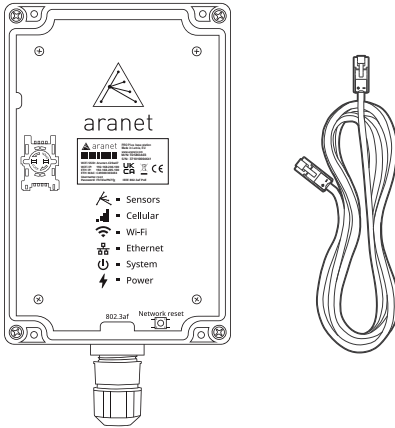

Aranet PRO Plus/ PRO Plus LTE base station

Quick start guide

1.

2.

3.

4.

🕒 30 sec

5.