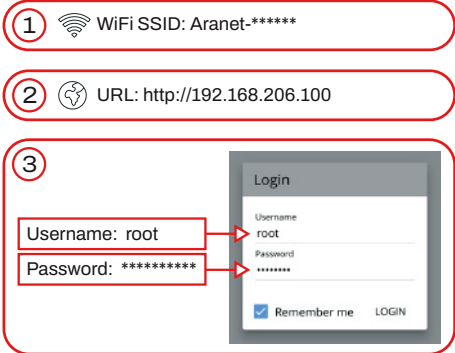

Aranet PRO Plus/ PRO Plus LTE base station

Quick start guide

1.

2.

3.

4.

🕒 30 sec

5.