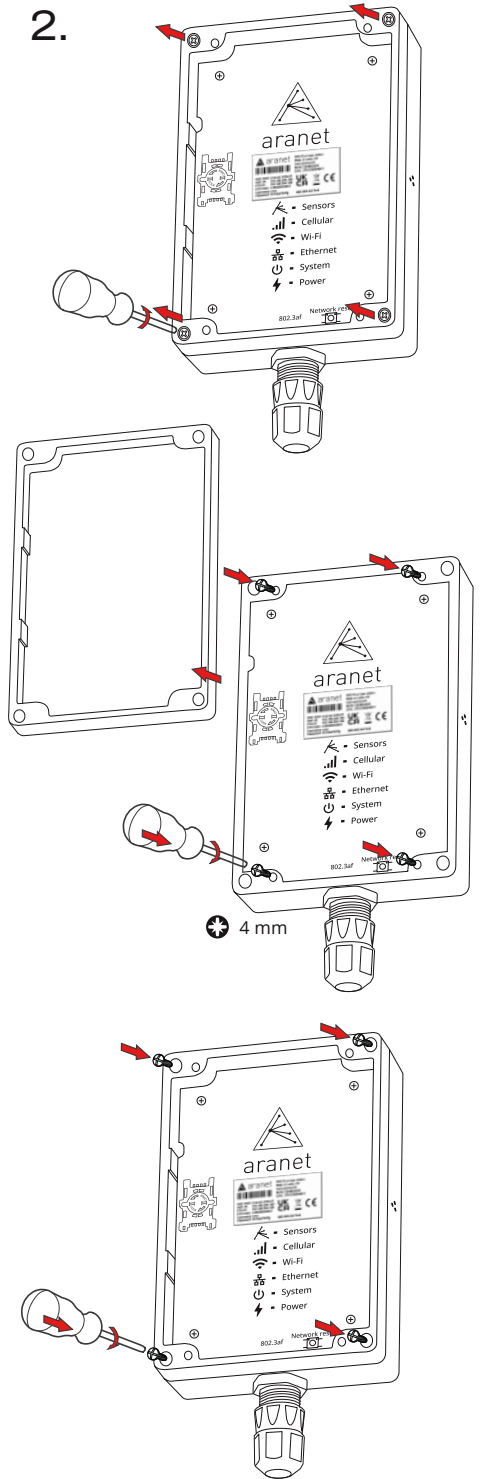

Aranet PRO Plus/ PRO Plus LTE base station

Quick start guide

1.

2.

3.

4.

🕒 30 sec

5.