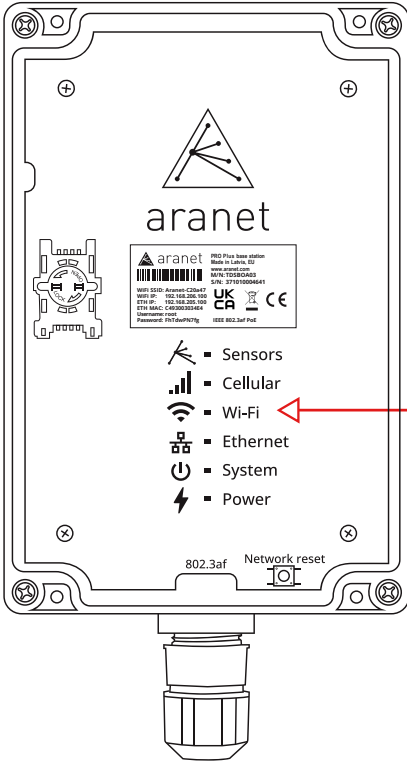

Aranet PRO Plus/ PRO Plus LTE base station

Quick start guide

1.

2.

3.

4.

🕒 30 sec

5.